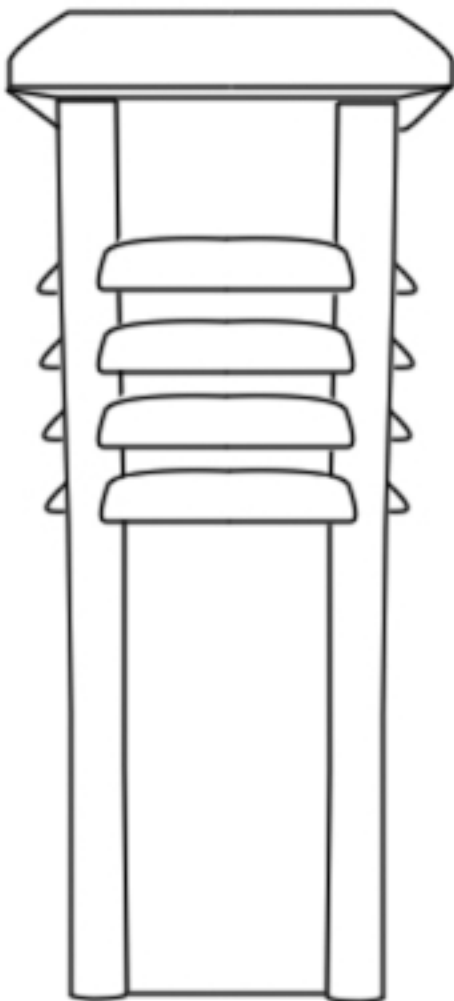

ITEM

Mini-Bollard Pathway Light

Product Information

Dimensions:

Material: Polyethylene

Top Width: 5.35"

Width: 4.2"

Height: 13.15"

Bulb Specs:

5W

120V

450 Lumens

Life: 15K Hours

Visual Information

Color

SANDSTONE

Included

Mini-Bollard Pathway Light

Landscape Mount

Bulb 2700K

IMPORTANT!

This product is wired with 120V spotlights. Only install this product using the appropriate wiring for 120V setups in accordance to your local rules and regulations. The colors displayed on the images above may be different from real life colors due to the monitor being used to view this document.